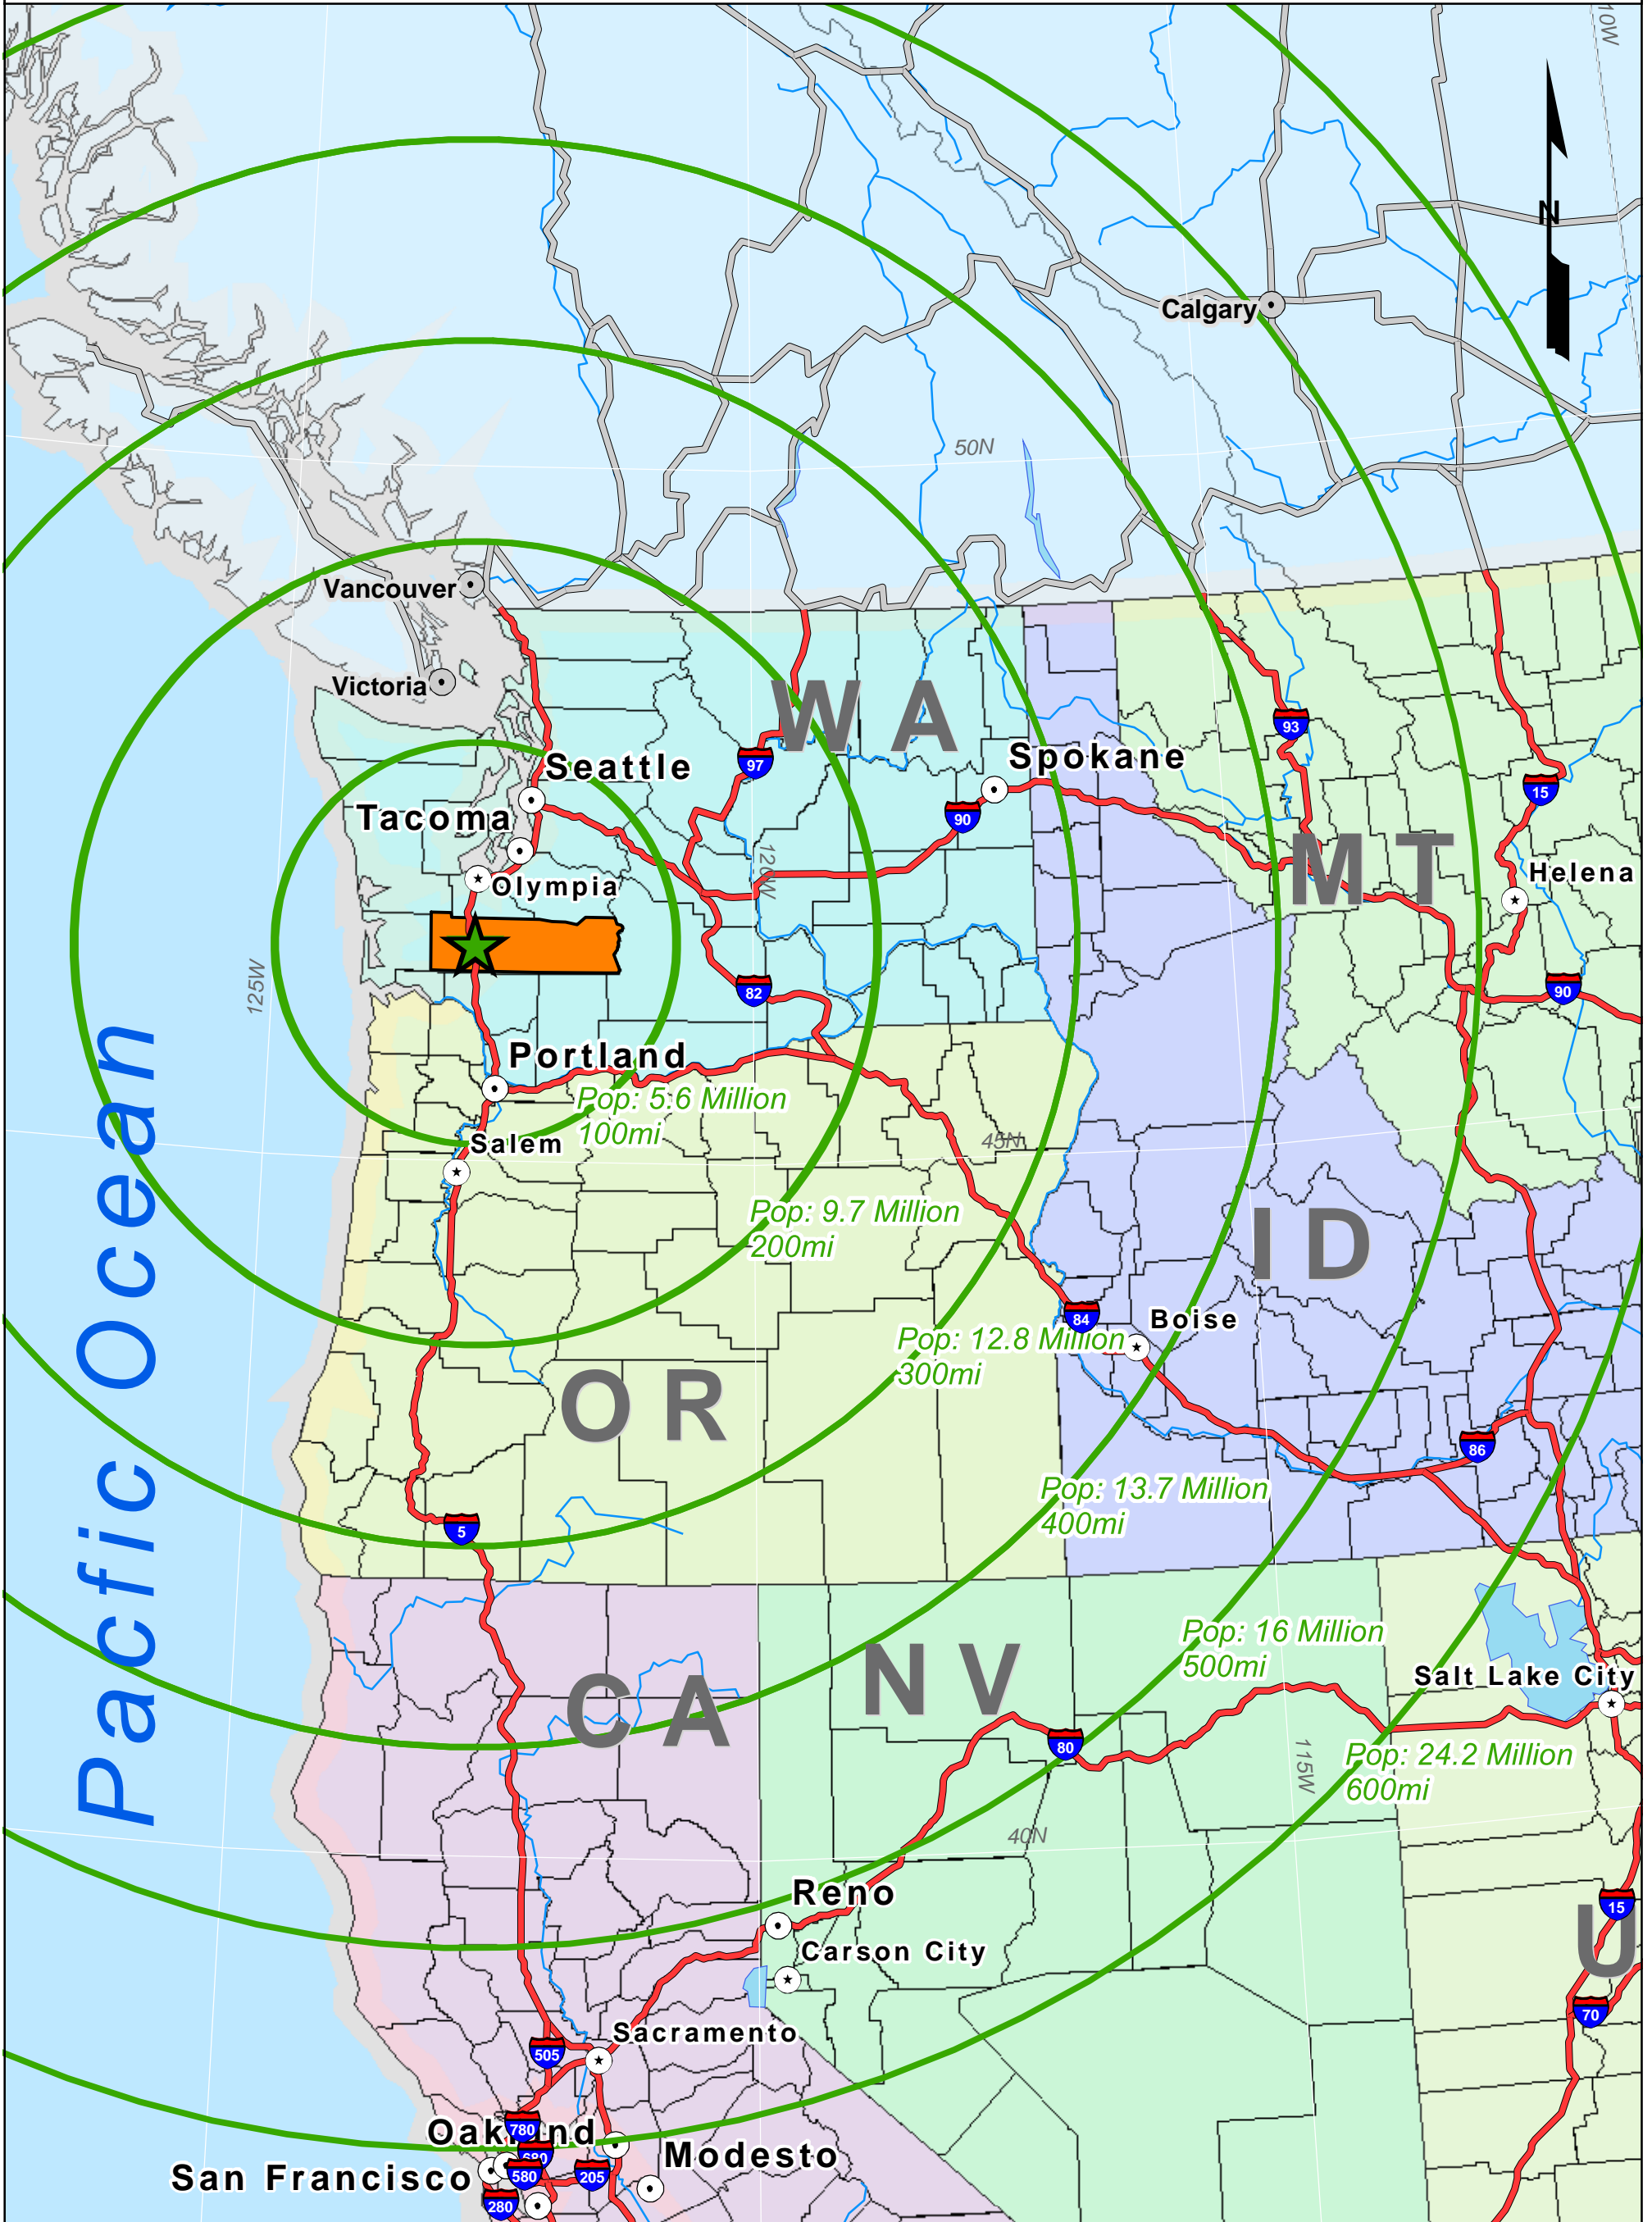

Population within a 600 mile radius of Lewis County

Date: May 21, 2004

This map was compiled by the Lewis County Geographic Information System Division. Population figures provided courtesy of Lewis County Economic Development Council, from Melissa Data Corp based on US Census 2000 and Canada Census 2001 information. The accuracy of the map has not been verified, and it should be used for informational purposes only.